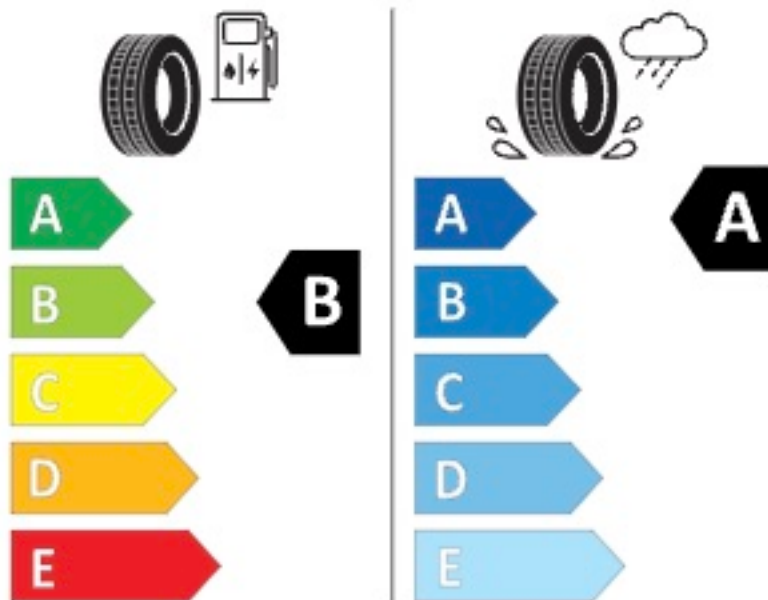

ENERG

GOODYEAR

584483

235/40R19 96 W XL

C1